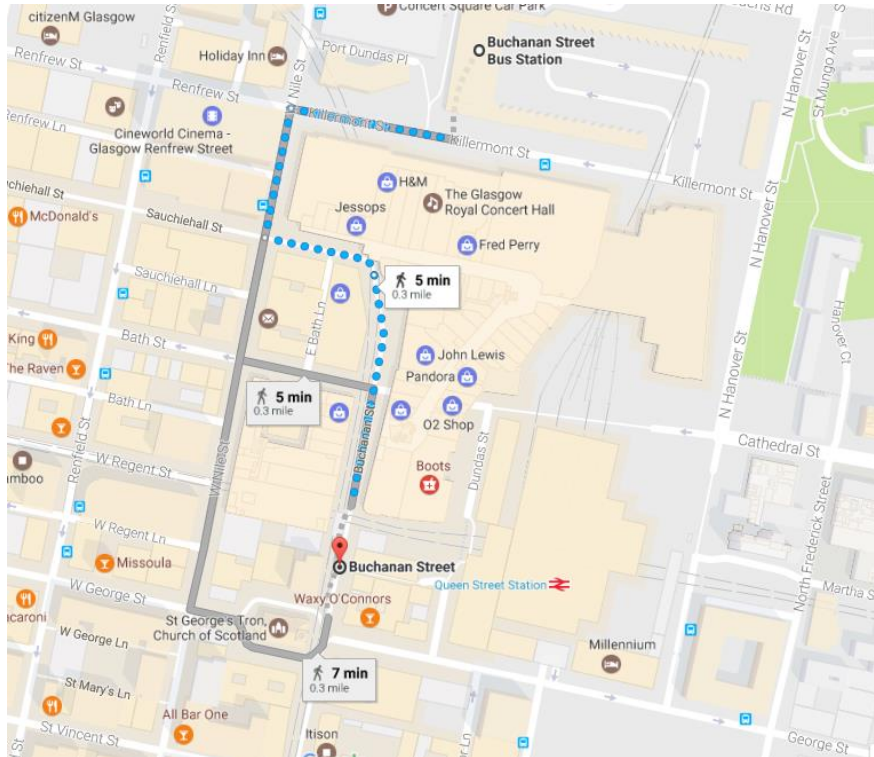

Buchanan Bus Station

Buchanan Bus Station located in the city centre is a 5 minute walk away from **Buchanan Street Subway Station**.

Take the inner circle to Kelvinbridge. Once at the top of the escalators on Great Western Road turn left and walk across the bridge and past the shops. When you reach The Belle pub turn left up the stairs and at the top of the stairs turn right onto the terrace. We are the first building on your left.